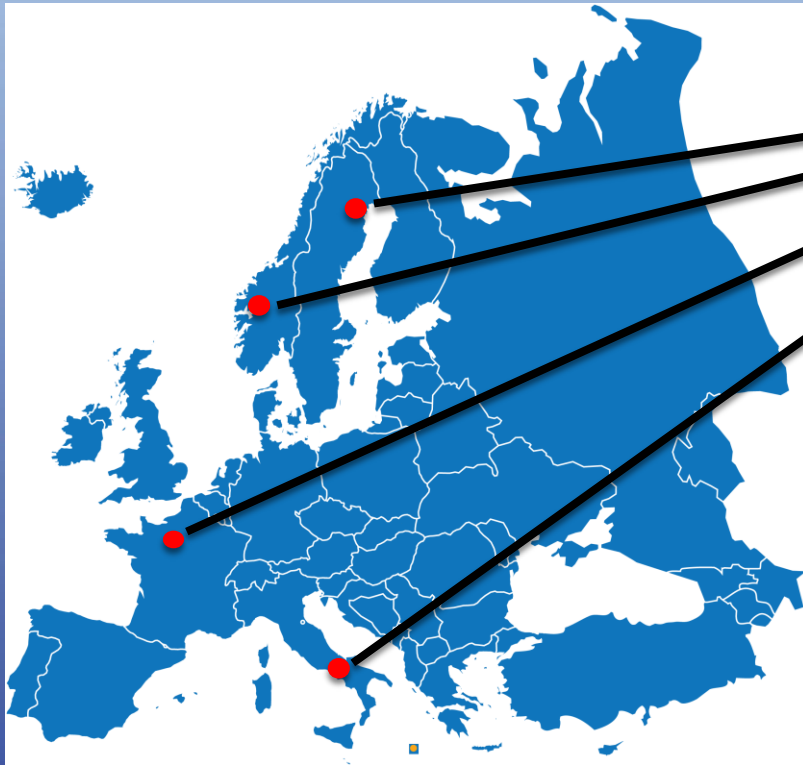

Shuttle Time Course reporting

**SHUTTLE
TIME** **EUROPE**

Shuttle Time reports sent by
Coordinators to Badminton
Europe

Shuttle Time Course reporting

When reporting:

- Remember to use the last ST Course report forms (excel file + word file)
- Send at least two good quality pictures together with the files