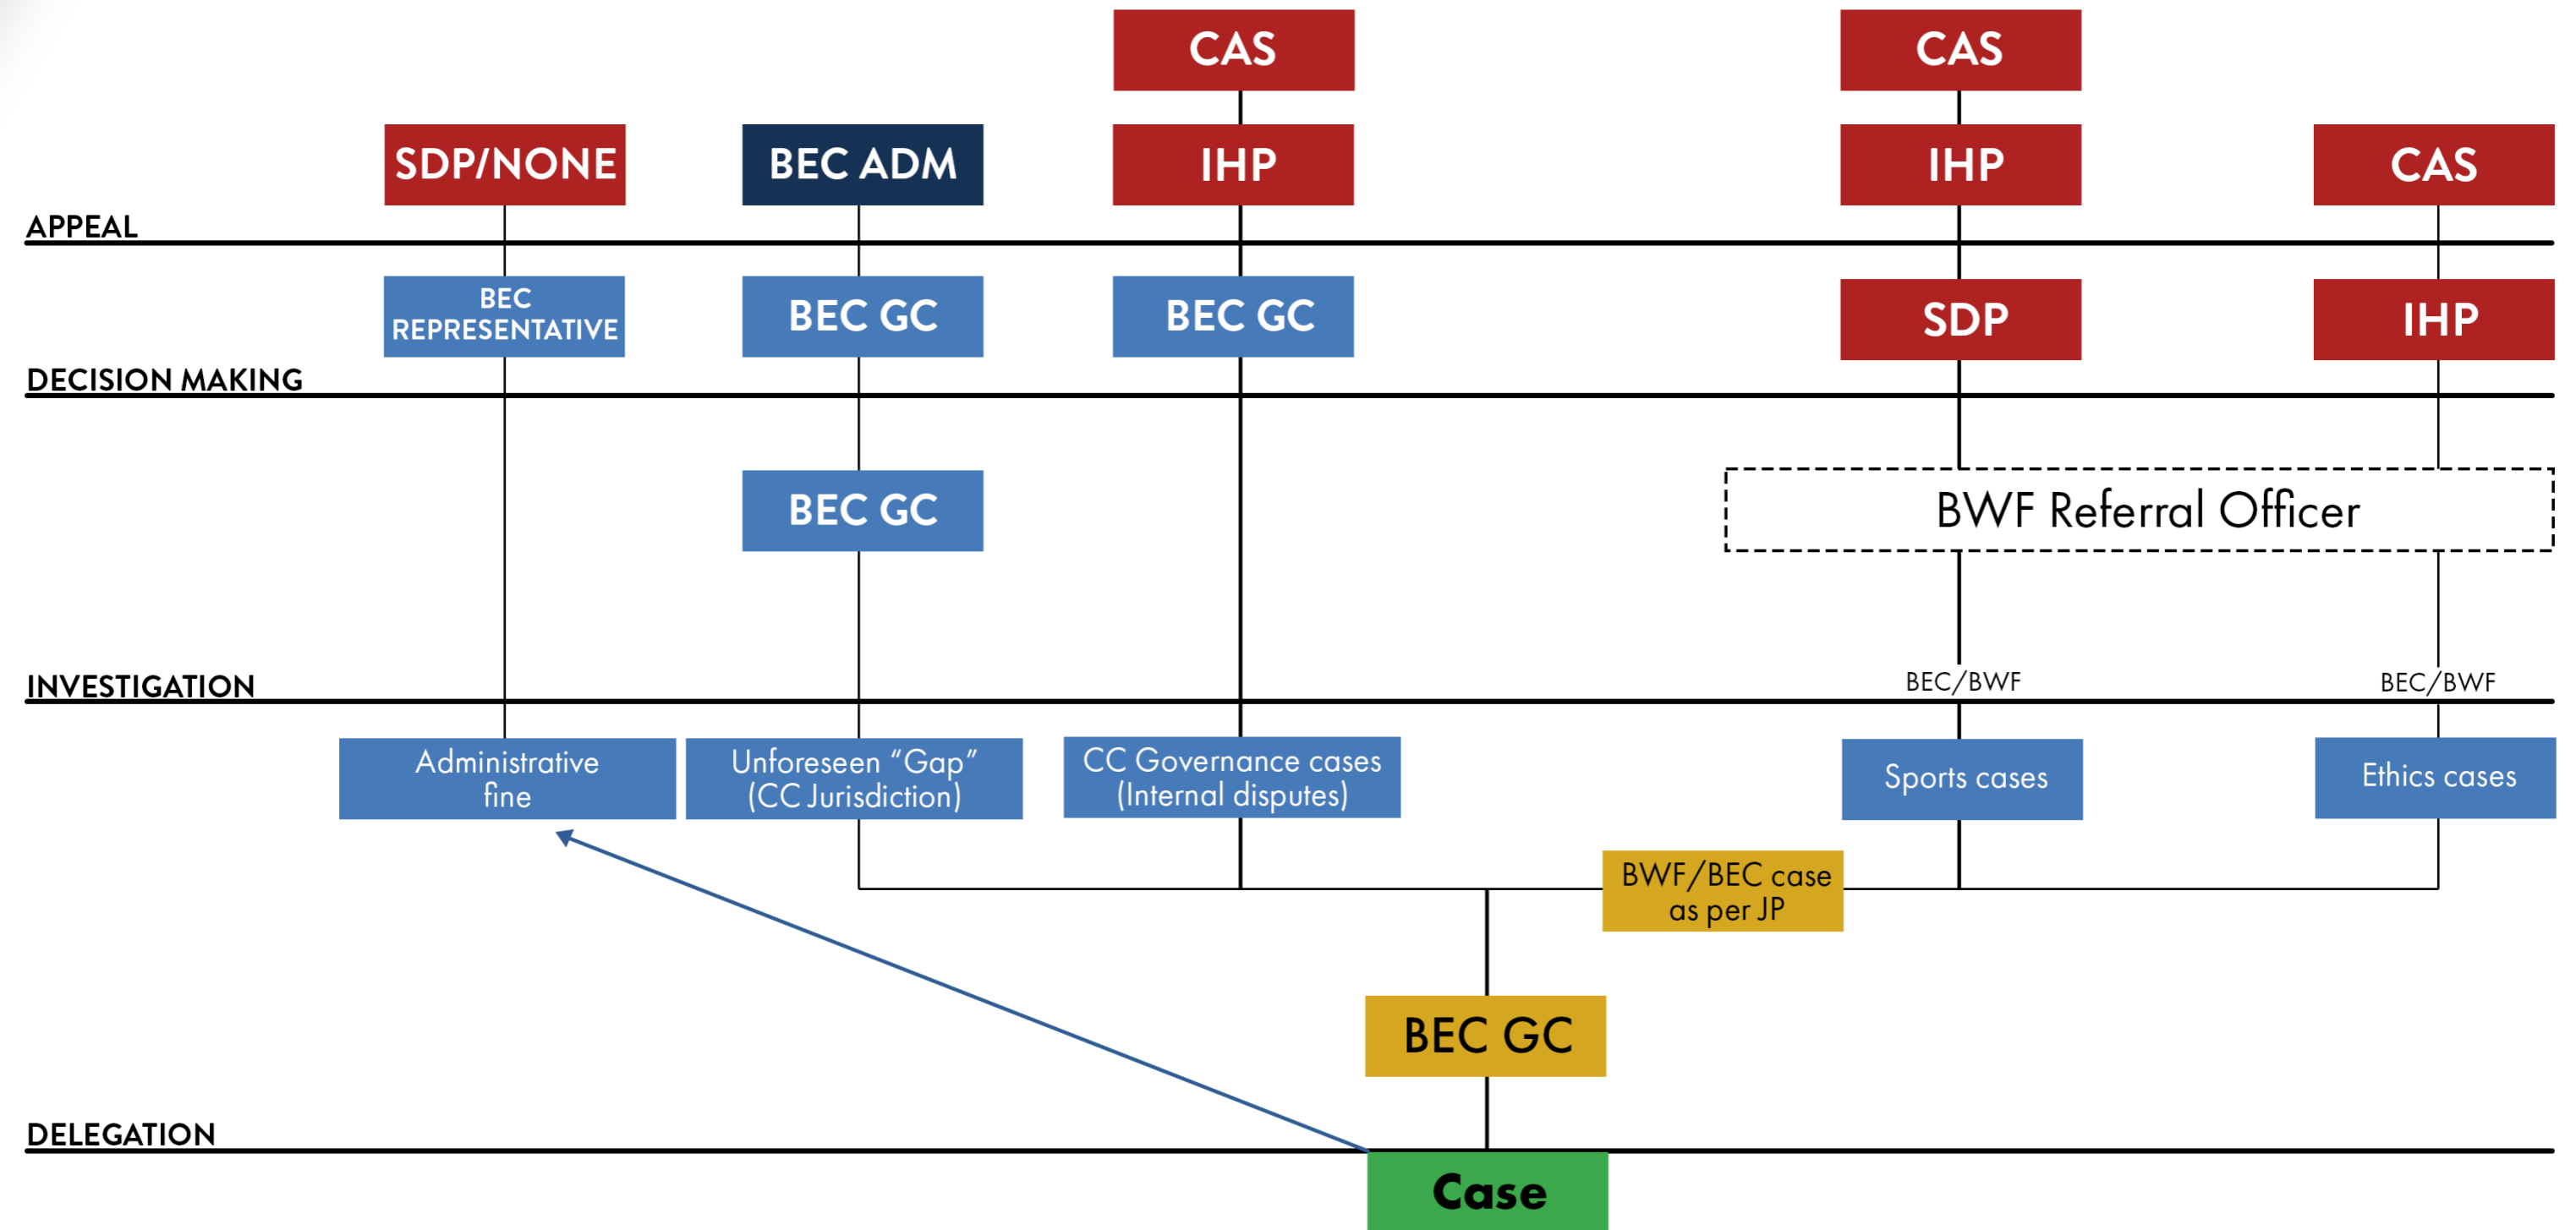

**BADMINTON  
EUROPE**

# **FLOW CHART**

# FLOW CHART BEC JUDICIAL PROCEDURES

BEC GC – BEC Governance Committee  
 JP – Judicial Procedures  
 CC – Continental Confederation  
 SDP – Sports Disciplinary Panel  
 IHP – Independent Hearing Panel  
 CAS – Court of Arbitration in Sport